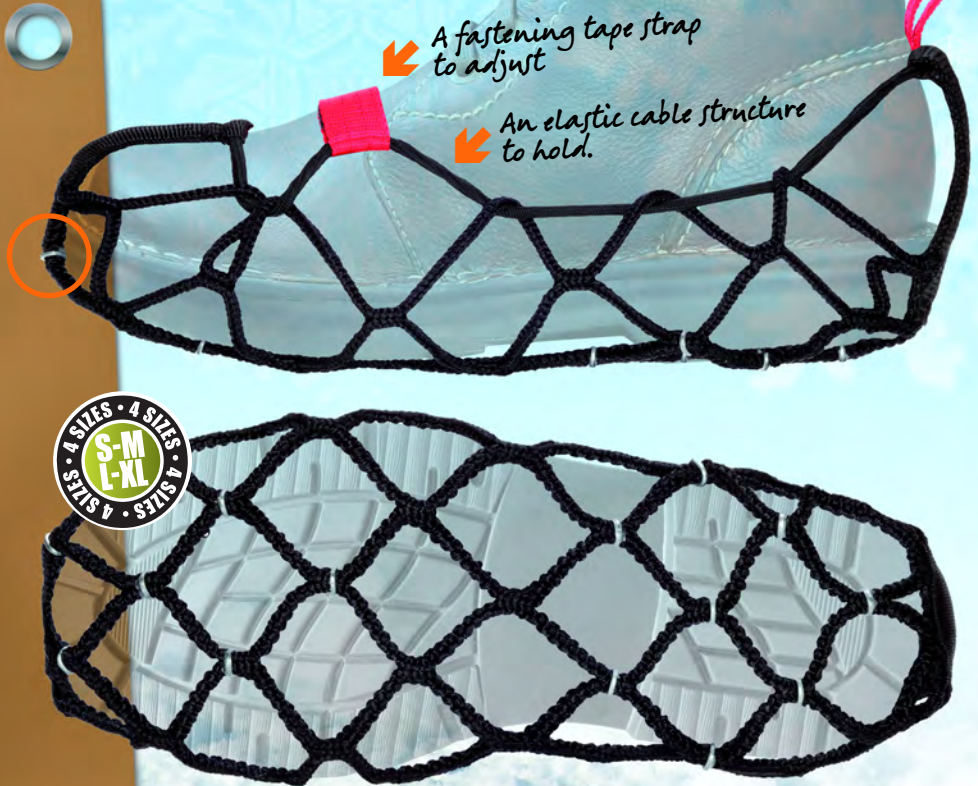

EzyShoes[®]

**ANTI-SKID
OVERSHOES**

Rain

Snow

Ice

EzyShoes®

*The Ultimate Weapon for
Extreme Conditions.*

ANTI-SKID OVERSHOES

Ezy Shoes. The anti-skid overshoes
for an optimal grip on Snow, Ice, mud etc...

*Can be put on and taken off
in just a few seconds!*

Metallic clips to grip on ice

*High-resistant hydrophobic
composite structure*

Light and efficient

Total comfort

*Total versatility!
All surfaces*

 A fastening tape strap
to adjust

 An elastic cable structure
to hold.

**ADAPTED FOR
ALL CONDITIONS**

PUTTING ON

EzyShoes®