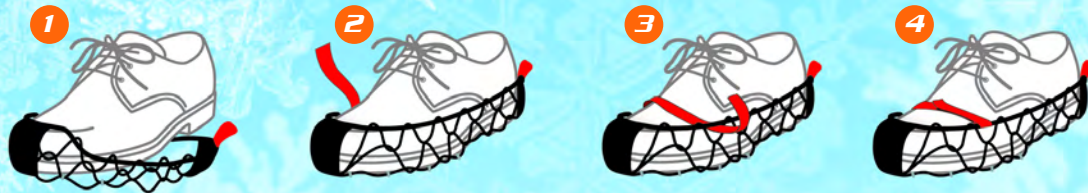

EzyShoes[®]

**ANTI-SKID
OVERSHOES**

Rain

Snow

Ice

EzyShoes®

*The Ultimate Weapon for
Extreme Conditions.*

ANTI-SKID OVERSHOES

Ezy Shoes. The anti-skid overshoes
for an optimal grip on Snow, Ice, mud etc...

*Can be put on and taken off
in just a few seconds!*

Metallic clips to grip on ice

*High-resistant hydrophobic
composite structure*

Light and efficient

Total comfort

*Total versatility!
All surfaces*

 A fastening tape strap
to adjust

 An elastic cable structure
to hold.

**ADAPTED FOR
ALL CONDITIONS**

PUTTING ON

EzyShoes®